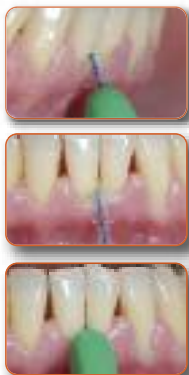

ECKM1 20 ml oral spray

Included into the **KISS ME KIT**

3E interdenal brush

Interdenal Brush

- Patented, anatomical, scalloped design, for optimal removal of plaque and food debris in interdental areas.
- Nylon bristles with retentive memory (it bends in order to follow the profile and returns to its original shape)
- Ergonomic plastic handle for an easy handling
- Hygienic cap
- Stainless steel Teflon coated wire, anti-scratch, ideal also around titanium implants
- The longer bristles bend over the shorter ones making its insertion easier.